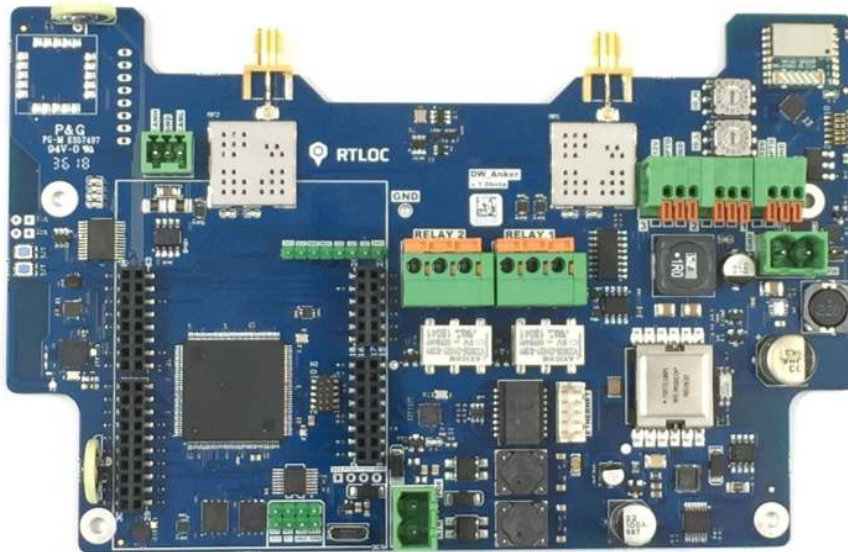

Titan anchor

An heavyweight among UWB anchor, suited for your special anchor needs, featuring:

- Double decawave + antenna
- BLE
- Ethernet
- USB
- Extensible with Arduino header boards
- GPS
- 868MHz radio
- 2 Relays
- 3 Opto-couplers

Board pinout